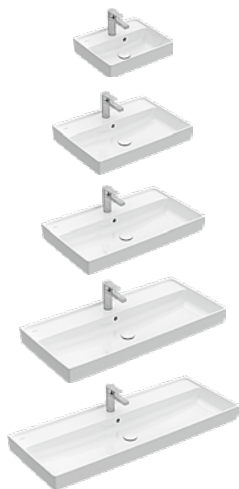

BATHS

- *Versatile built-in acrylic baths and back-to-wall monolithic models*
- *Design highlights: square outlet and integrated overflow in Chrome, Black Matt, Champagne and Gold*
- *Optionally available with whirlpool system and integral water inlet, back-to-wall baths also available as Colour on Demand in BiColour look*

**Titan
Ceram**
Villeroy & Boch

**Titan
Glaze**
Villeroy & Boch

**Ceramic
Plus**
Villeroy & Boch

Acryl
Villeroy & Boch

SCHRANKWASCHTISCHE //
VANITY WASHBASINS

45 CM
50 CM

55 CM
60 CM

65 CM

80 CM
100 CM

120 CM

130 CM

50 CM

60 CM

80 CM

100 CM

AUFSETZWASCHTISCHE //
SURFACE-MOUNTED WASHBASINS

38 CM

40 CM

56 CM

56 CM

51 CM

51 CM

Collaro Waschtischunterschrank | Breite x 55 x 45 cm //
Collaro vanity unit | Width x 55 x 45 cm

Collaro Waschtischunterschrank | Breite x 55 x 50 cm //
Collaro vanity unit | Width x 55 x 50 cm